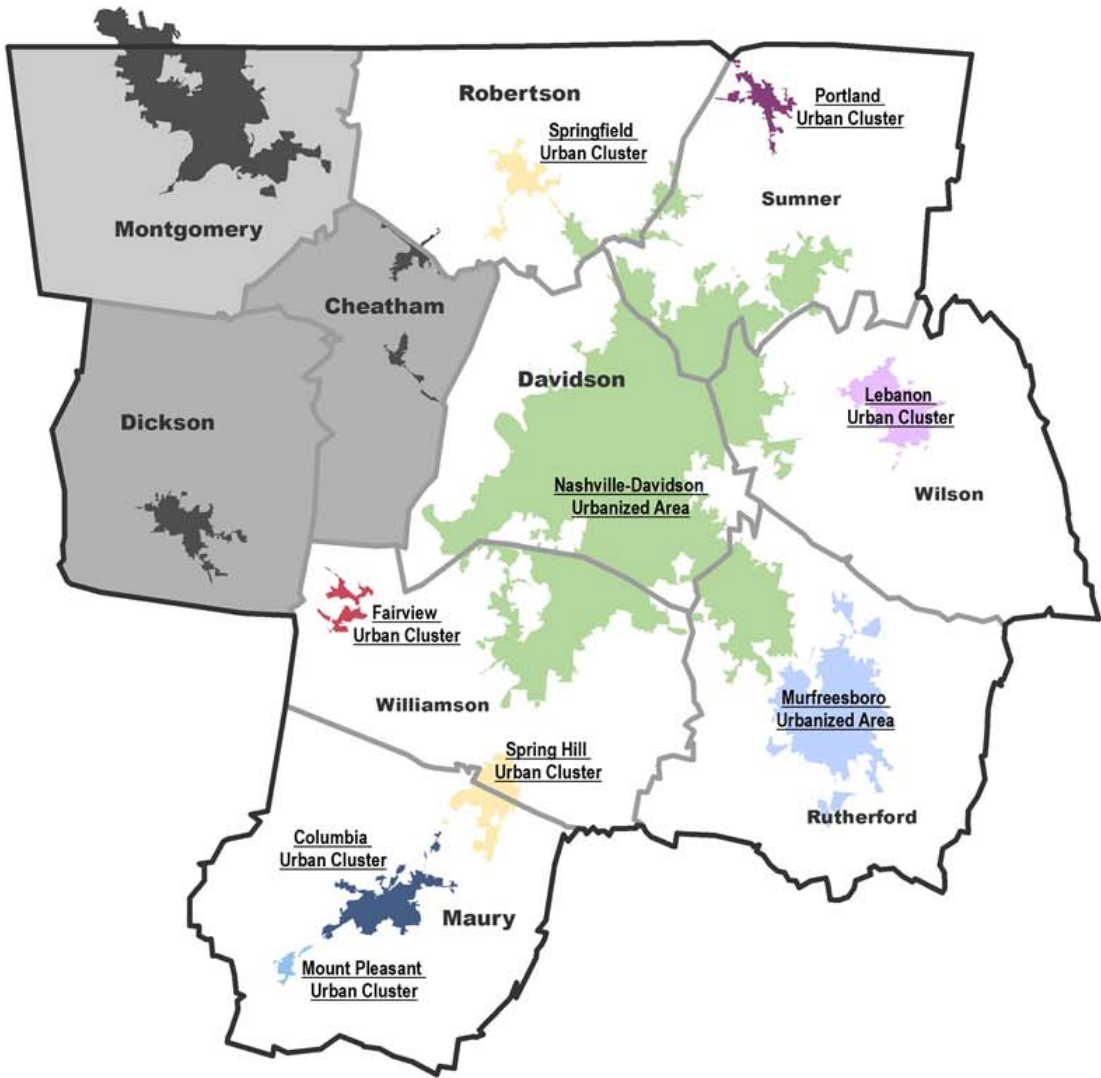

2016 Map of the Nashville Area MPO Planning Area

LEGEND

-  Nashville Area MPO County
-  Clarksville Urbanized Area MPO County
-  RPO County
-  10-County Middle Tennessee Area
-  Other Census Urban Area